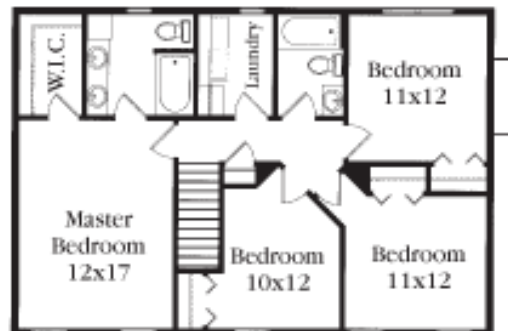

The timeless appeal of salt-box styling is combined with a floor plan designed for today's families. Formal living and dining rooms grace the front of the home, while the kitchen, dinette, and family rooms join to create an inviting gathering room. French doors between the living and family rooms add warmth. You'll be delighted to find four bedrooms upstairs, including a master suite with a walk-in closet and a full bath.

ALL DIMENSIONS APPROXIMATE

ARTIST RENDERINGS SPECIFICATIONS VARY

Marketed by Coldwell Banker Sveum Realtors
Madison 276-3161 • Stoughton 873-7731

**KEGONSA
BUILDERS
INCORPORATED**

Williamsburg

1976 Square Feet Finished