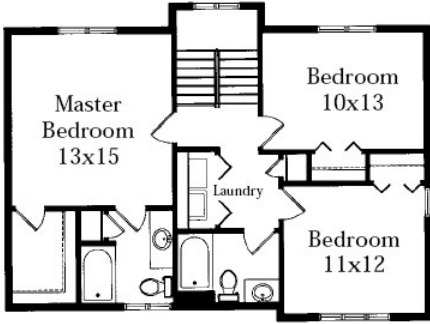

The stairway location is the feature that makes this home unique from other two-story designs. The first floor offers a large kitchen and dinette, family room and a formal dining or living room. The laundry is located upstairs with two nice size bedrooms and a master suite with private bath and walk-in closet.

1709 Square Feet Finished