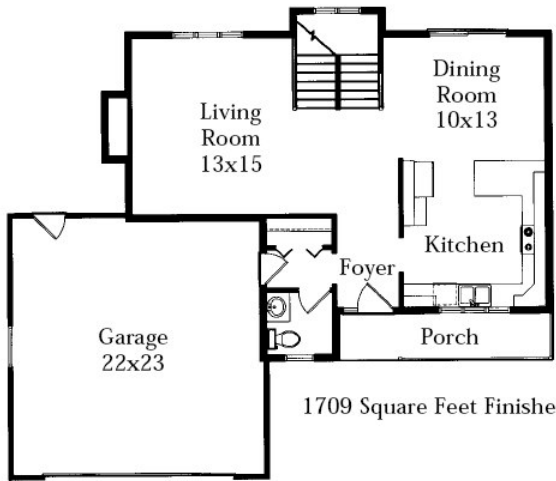

The stairway location is the feature that makes this home unique from other two-story designs. The first floor offers a large kitchen and dinette, family room and a formal dining or living room. The laundry is located upstairs with two nice size bedrooms and a master suite with private bath and walk-in closet.

1709 Square Feet Finished