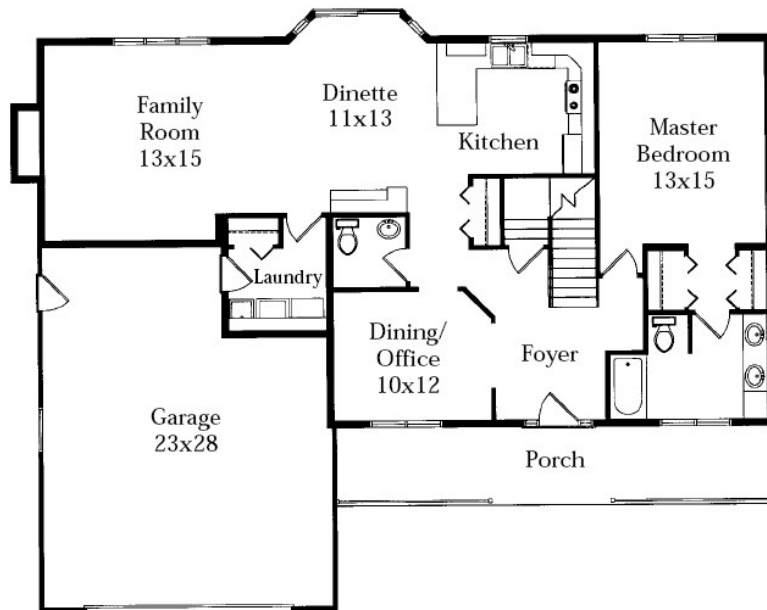

A wonderful first floor master suite separates this two story design from many others. There are lots of features, including formal dining in addition to the dinette and breakfast bar, family room with vaulted ceiling, first floor laundry and more! For lawn equipment and toy storage, an extra deep area in the garage. All of this and two large bedrooms and bath upstairs.

2019 Square Feet Finished