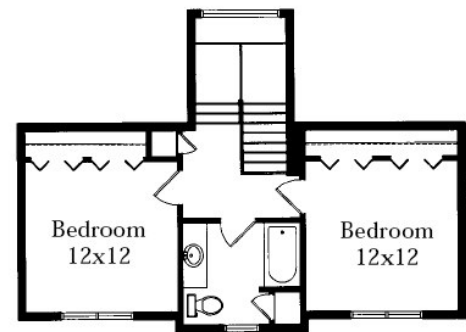

A wonderful first floor master suite separates this two story design from many others. There are lots of features, including formal dining in addition to the dinette and breakfast bar, family room with vaulted ceiling, first floor laundry and more! For lawn equipment and toy storage, an extra deep area in the garage. All of this and two large bedrooms and bath upstairs.

2019 Square Feet Finished