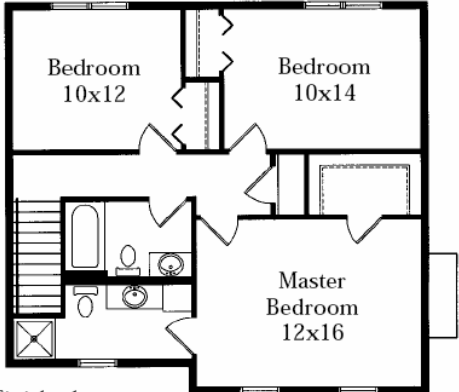

*Standard Elevation*

*Optional Elevation*

The many features in this traditional two-story result in a convenient design ideal for comfortable living. The first floor includes the laundry, a kitchen full of cabinets, dining area with breakfast bar and patio doors and large living room. Upstairs the bedrooms are spacious and the master suite offers a walk-in closet and private bath.

1568 Square Feet Finished