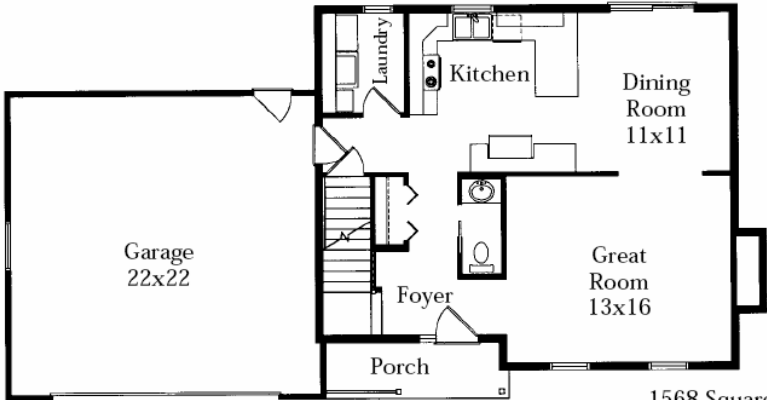

*Standard Elevation*

*Optional Elevation*

The many features in this traditional two-story result in a convenient design ideal for comfortable living. The first floor includes the laundry, a kitchen full of cabinets, dining area with breakfast bar and patio doors and large living room. Upstairs the bedrooms are spacious and the master suite offers a walk-in closet and private bath.

1568 Square Feet Finished