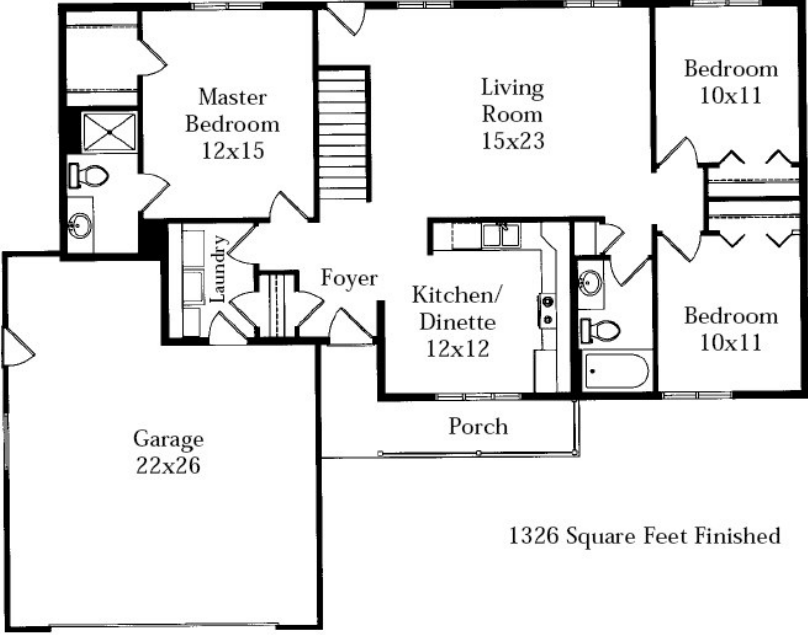

The Calloway is a fine example of planning for efficiency. This three bedroom design is full of great features. The master suite is separated from the other bedrooms, the laundry is just few steps from the kitchen and the garage offers extra storage space. The vaulted ceilings create an open feeling in the great room and kitchen/dinette.

1326 Square Feet Finished